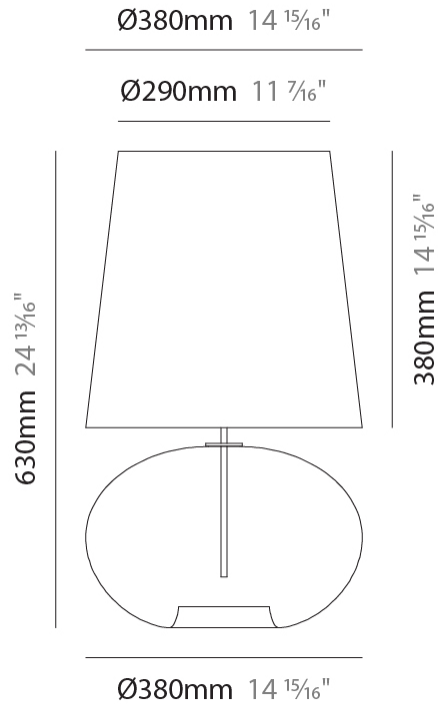

PROJECT
TYPE
SPECIFIER
QUANTITY
DATE

PARIGI CIPOLLA PORTABLE

D144010-

base number   Finish
Options

1. To build a product code in our configurator select the specify button on the base model # product page
2. To build a manual product code on this datasheet choose from the options listed below in blue font and add the suffix to the base model #

GENERAL

Series: Parigi Cipolla
Partner: Cangini & Tucci
Division: Design
Installation: Portable
Product Type: Table
Mounting Location: Table

PHYSICAL

Shape: Sphere
Diameter (mm): 380
Diameter (in): 14 ¹⁵/₁₆"
Height (mm): 630
Height (in): 24 ¹³/₁₆"
Weight (kg): 2.64
Weight (lbs): 5.82
Fixture Finish: [AMB](#) / [GRN](#) / [PNK](#) / [RUB](#) / [SKB](#) / [SMK](#) / [TOB](#) / [TRA](#)
Holder Finish: CHR
Fixture Material: Glass / Metal
Primary Material: Glass - Borosilicate

ELECTRICAL

Number of Lamps: 1
Lamp Type: LED Retrofit
Bulb Included: Bulb Not Included
Max. Wattage Per Lamp (W): 7
Lamp Base: E26
Input Voltage (V): 120
Upon Request: 277Vac / GU24

LED

OPTICAL

RATINGS AND CERTIFICATIONS

Certified By: Certified for North American Standards
IP rating: IP20