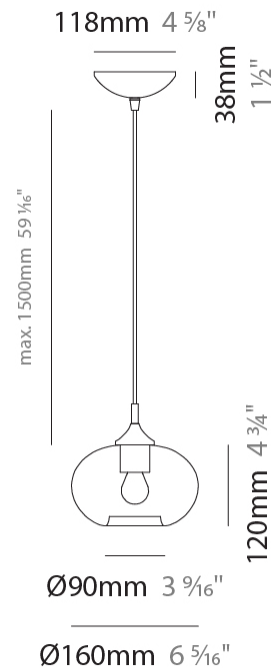

PARIGI CIPOLLA MONOPOINT SUSPENSION

D141075-CP

base number   Finish
Options

1. To build a product code in our configurator select the specify button on the base model # product page
2. To build a manual product code on this datasheet choose from the options listed below in blue font and add the suffix to the base model #

GENERAL

Series: Parigi Cipolla
Subseries: Parigi Cipolla Monopoint
Partner: Cangini & Tucci
Division: Design
Installation: Suspension
Product Type: Pendant
Mounting Location: Ceiling

PHYSICAL

Shape: Sphere
Diameter (mm): 160
Diameter (in): 6 ⁵/₁₆
Height (mm): 120
Height (in): 4 ³/₄
Max. Overall Height (mm): 1620
Max. Overall Height (in): 63 ³/₄
Weight (kg): 0.45
Weight (lbs): 0.99
[Fixture Finish: AMB / GRN / PNK / RUB / SKB / SMK / TOB / TRA](#)
Holder Finish: CHR
Fixture Material: Glass / Metal
Primary Material: Glass - Borosilicate
Cable Details: 1500mm Cable

ELECTRICAL

Number of Lamps: 1
Lamp Type: LED Retrofit
Bulb Included: Bulb Not Included
Max. Wattage Per Lamp (W): 4
Lamp Base: E12
Input Voltage (V): 120

LED

OPTICAL

RATINGS AND CERTIFICATIONS

Certified By: Certified for North American Standards
IP rating: IP20

PROJECT	_____
TYPE	_____
SPECIFIER	_____
QUANTITY	_____
DATE	_____