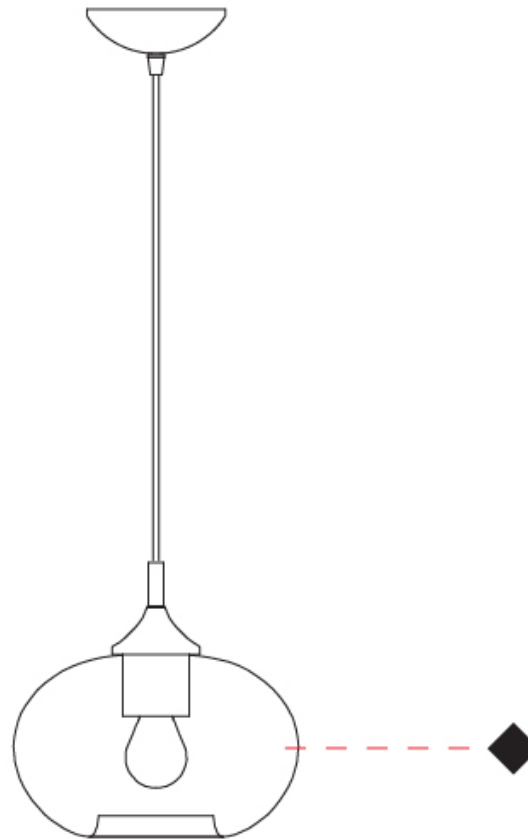

PARIGI CIPOLLA MONOPOINT SUSPENSION

D141076-

PROJECT

TYPE

SPECIFIER

QUANTITY

DATE

D