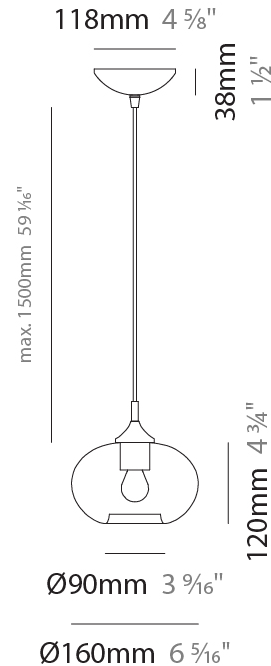

PARIGI CIPOLLA MONOPOINT SUSPENSION

D141075-

base number   Finish
Options

1. To build a product code in our configurator select the specify button on the base model # product page
2. To build a manual product code on this datasheet choose from the options listed below in blue font and add the suffix to the base model #

GENERAL

Series: Parigi Cipolla
Subseries: Parigi Cipolla Monopoint
Partner: Cangini & Tucci
Division: Design
Installation: Suspension
Product Type: Pendant
Mounting Location: Ceiling

PHYSICAL

Shape: Sphere
Diameter (mm): 160
Diameter (in): 6 ⁵/₁₆
Height (mm): 120
Height (in): 4 ³/₄
Max. Overall Height (mm): 1620
Max. Overall Height (in): 63 ³/₄
Weight (kg): 0.45
Weight (lbs): 0.99
[Fixture Finish: AMB / GRN / PNK / RUB / SKB / SMK / TOB / TRA](#)
Holder Finish: CHR
Fixture Material: Glass / Metal
Primary Material: Glass - Borosilicate
Cable Details: 1500mm Cable

ELECTRICAL

Number of Lamps: 1
Lamp Type: LED Retrofit
Bulb Included: Bulb Not Included
Max. Wattage Per Lamp (W): 4
Lamp Base: E12
Input Voltage (V): 120

LED

OPTICAL

RATINGS AND CERTIFICATIONS

Certified By: Certified for North American Standards
IP rating: IP20

PROJECT
TYPE
SPECIFIER
QUANTITY
DATE