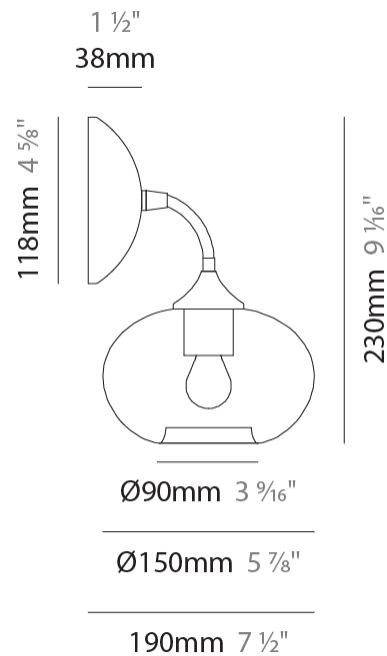

PROJECT	_____
TYPE	_____
SPECIFIER	_____
QUANTITY	_____
DATE	_____

PARIGI CIPOLLA SURFACE

D143014-

base number   Finish
Options

1. To build a product code in our configurator select the specify button on the base model # product page
2. To build a manual product code on this datasheet choose from the options listed below in blue font and add the suffix to the base model #

GENERAL

Series: Parigi Cipolla
Partner: Cangiini & Tucci
Division: Design
Installation: Surface
Product Type: Wall Surface
Mounting Location: Wall

PHYSICAL

Shape: Sphere
Length (mm): 150
Length (in): 5 7/8
Height (mm): 230
Depth (mm): 190
Height (in): 9 1/16
Depth (in): 7 1/2
Weight (kg): 0.45
Weight (lbs): 0.99
Fixture Finish: [AMB](#) / [GRN](#) / [PNK](#) / [RUB](#) / [SKB](#) / [SMK](#) / [TOB](#) / [TRA](#)
Holder Finish: CHR
Fixture Material: Glass / Metal
Primary Material: Glass - Borosilicate

ELECTRICAL

Number of Lamps: 1
Lamp Type: LED Retrofit
Bulb Included: Bulb Not Included
Max. Wattage Per Lamp (W): 4
Lamp Base: E12
Input Voltage (V): 120

LED

OPTICAL

RATINGS AND CERTIFICATIONS

Certified By: Certified for North American Standards
IP rating: IP20