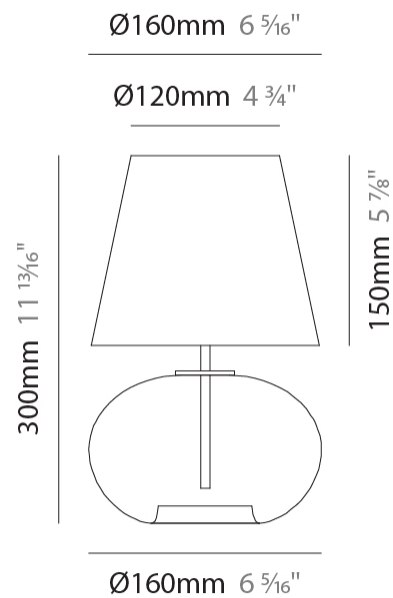

PROJECT
TYPE
SPECIFIER
QUANTITY
DATE

PARIGI CIPOLLA PORTABLE

D144008-

base number   Finish
Options

1. To build a product code in our configurator select the specify button on the base model # product page
2. To build a manual product code on this datasheet choose from the options listed below in blue font and add the suffix to the base model #

GENERAL

Series: Parigi Cipolla
Partner: Cangini & Tucci
Division: Design
Installation: Portable
Product Type: Table
Mounting Location: Table

PHYSICAL

Shape: Sphere
Diameter (mm): 160
Diameter (in): 6 ⁵/₁₆
Height (mm): 300
Height (in): 11 ¹³/₁₆
Weight (kg): 0.52
Weight (lbs): 1.15
Fixture Finish: [AMB](#) / [GRN](#) / [PNK](#) / [RUB](#) / [SKB](#) / [SMK](#) / [TOB](#) / [TRA](#)
Holder Finish: CHR
Fixture Material: Glass / Metal
Primary Material: Glass - Borosilicate

ELECTRICAL

Number of Lamps: 1
Lamp Type: LED Retrofit
Bulb Included: Bulb Not Included
Max. Wattage Per Lamp (W): 4
Lamp Base: E12
Input Voltage (V): 120

LED

OPTICAL

RATINGS AND CERTIFICATIONS

Certified By: Certified for North American Standards
IP rating: IP20